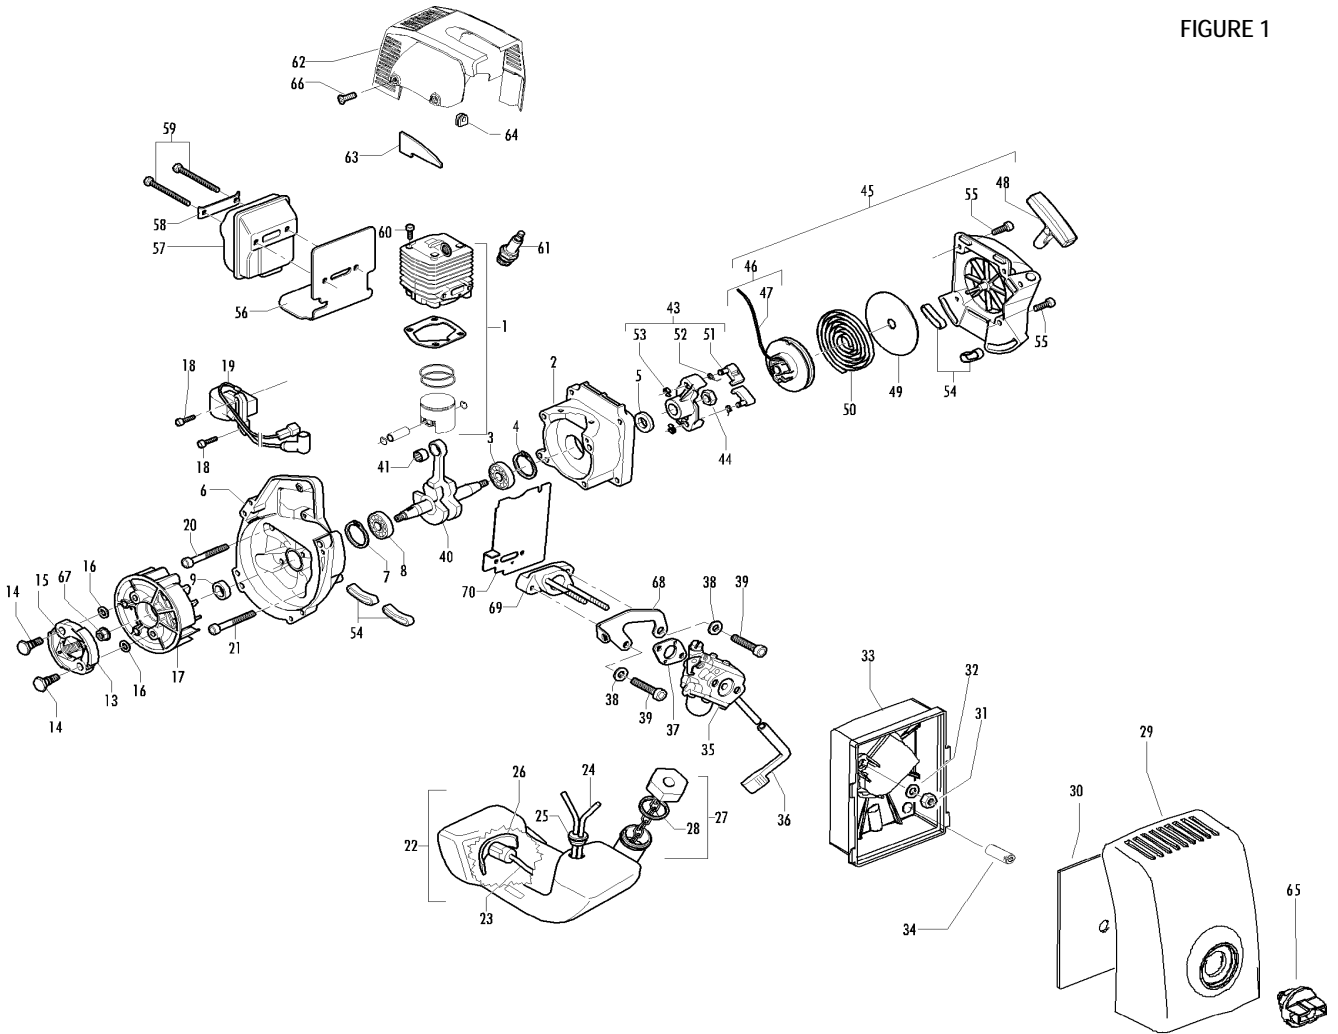

FIGURE 1

FIGURE 3

FIGURE 4

FIGURE 2

Item	P/N McC	P/N ELX	Qty	DESCRIPTION
FIGURE 1				
1	FIGURE 2			
2	247936	538247936	1	crankcase kit (starter)
3	• 235900	538235900	1	ball bearing 6002(15/32/9)
4	• 235899	538235899	1	seeger
C 5	• 228872	538228872	1	seal 13-32-5 (S7)
6	247935	538247935	1	crankcase kit (Flywheel)
7	• 235899	538235899	1	seeger ring
8	• 235900	538235900	1	ball bearing 6002(15/32/9)
C 9	• 228872	538228872	1	seal 13-32-5 (S7)
B 13	247937	538247937	1	clutch assy
14	• 241269	538241269	2	pin
C 15	• 241270	538241270	1	clutch spring
16	• 236956	538236956	2	washer
17	242673	538242673	1	flywheel
18	235806	538235806	2	screw M5x20
C 19	241298	538241298	1	ignition coil
20	235808	538235808	2	screw M5x50
21	235804	538235804	2	screw M5x30
C 22	241541	538241541	1	tank mix assy
B 23	• 229809	538229809	1	hose fuel mm245
B 24	• 229743	538229743	1	hose fuel 150mm
C 25	• 235675	538235675	1	fuel tank grommet
A 26	240452	538240452	1	pick up fuel
B 27	236563	538236563	1	fuel cap ass'y
A 28	• 236564	538236564	1	cap gasket
29	243743	538243743	1	air filter cover
B 30	243764	538243764	1	air filter
31	235642	538235642	1	nut M5
32	235248	538235348	1	washer
33	249579	538049579	1	air filter box
A 34	227143	538227143	1	spacer
C 35	FIGURES 3,4			
36	227255	538227255	1	choke knob
A 37	227692	538227692	1	gasket
38	235248	538235248	2	washer
39	235803	538235803	2	screw M5x25
40	241266	538241266	1	crankshaft assy
C 41	• 235742	538235742	1	needle bearing Ø 9x14x12
43	242800	538242800	1	starter pawl ass'y
44	235218	538235218	1	nut M8
C 45	242808	538242808	1	starter assy
B 46	• 249163	538249163	1	pulley/rope
A 47	•• 227703	538227703	1	rope
48	• 240884	538240884	1	starter handle
49	• 227467	538227467	1	spring shield
B 50	• 227300	538227300	1	rewind spring
B 51	• 241781	538241781	2	pawl
52	• 241782	538241782	2	spring shield
B 53	• 111088	538111088	2	snap ring
54	241248	538241248	4	fuel tank grommet
55	236527	538236527	4	screw M6x16
C 56	241280	538241280	1	muffler gasket
C 57	241432	538241432	1	muffler assy
58	• 227236	538227236	1	clamp
59	• 227274	538227274	2	screw M5x60