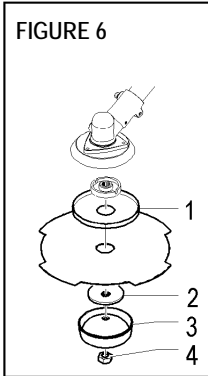

FIGURE 5

Item	P/N McC	P/N ELX	Qty	DESCRIPTION
FIGURE 5				
1	243563	538243563	1	right handle assy
2	• 240862	538240862	3	screw 4x18
3	• 242533	538242533	1	right handle (right half)
4	• 242537	538242537	1	throttle trigger
5	• 242540	538242540	1	trigger spring
6	• 242538	538242538	1	safety lever
7	• 242534	538242534	1	right handle (left half)
8	• 242539	538242539	1	throttle advance
9	• 242605	538242605	1	right handle bar
C 10	• 243566	538243566	1	wires assy
11	•• 242439	538242439	1	switch
C 12	•• 243569	538243569	1	throttle cable
13	• 235912	538235912	1	nut M6
20	243428	538243428	1	handle clamp assy
21	• 229077	538229077	2	screw M5x18
22	• 242200	538242200	1	upper clamp
23	• 243082	538243082	1	handle clamp
24	• 241684	538241684	2	d .25 adapter
25	• 242900	538242900	1	lower clamp
26	• 235803	538235803	4	screw M5x25
27	242613	538242613	1	left handle assy
28	• 240862	538240862	2	screw 4x18
29	• 242536	538242536	1	left handle (right half)
30	• 242535	538242535	1	left handle (left half)
31	• 242606	538242606	1	left handle bar
40	243575	538243575	1	mount ass'y
41	• 236378	538236378	1	snap ring
42	• 241624	538241624	1	nut M8
43	• 243576	538243576	1	headless screw M8x35
44	• 235918	538235918	1	ball bearing
45	• 243572	538243572	1	clutch drum
46	242398	538242398	1	diaphragm
47	235806	538235806	4	screw M5x20
48	243584	538243584	1	reinforcement
50	249721	538249721	1	lower shaft assy
51	• 242831	538242831	2	shaft guide retainer ring
52	• 243206	538243206	1	shaft guide
53	• 243396	538243396	1	rivet
54	• 243395	538243395	1	button
55	243211	538243211	1	shaft + retainer
61	235802	538235802	1	screw M5x14
62	235803	538235803	1	screw M5x25
63	236529	538236529	2	spli washer
64	242728	538242728	1	gaer box
65	• 240151	538240151	1	screw M8x10
66	242729	538242729	1	flange adapter
67	240688	538240688	3	screw M5 and washer
A 68	242815	538242815	1	flange
B 69	242823	538242823	1	spacer
A 70	FIGURE 7			

Item	P/N McC	P/N ELX	Qty	DESCRIPTION
B 71	249155	538249155	1	guard ass'y
72	• 227563	538227563	2	screw M5x16
73	• 242629	538242629	1	upper clamp
74	• 242752	538242752	1	lower clamp
75	• 229208	538229208	2	nut
B 76	• 242644	538242644	1	guard extension
77	• 241973	538241973	1	line cutter
78	• 227563	538227563	2	screw M5x16
79	• 240862	538240862	1	screw M5x14
80	243290	538243290	1	shaft retainer ring
81	229850	538229850	2	cable retain
82	235911	538235911	2	screw M6x12
83	228152	538228152	2	half hook, d.25
84	236642	538236642	2	nut M6
85	243156	538243156	1	upper shaft assy
86	• 228192	538228192	3	bushing assy
87	243178	538243178	1	shaft
88	11248	538011248	1	bushing
89	11249	538011249	1	shaft joint
90	243180	538243180	1	joint
91	228926	538228926	1	self locking nut M6
92	235912	538235912	1	nut M6
93	502203802	502203802	1	knob
94	242146	538242146	1	screw M6x40
95	229077	538229077	1	screw M5x18
96	236381	538236381	1	screw M5x10

FIGURE 6				
B 1	241155	538241155	1	flange
A 2	241006	538241006	1	plate blade
A 3	236596	538236596	1	cup
A 4	240481	538240481	1	nut

FIGURE 7				
A 1	531025001	531025001	1	P 25 trimmer head
2	• 537419302	537419302	1	body
3	• 537338901	537338901	1	adapter T25
C 4	• 537338801	537338801	1	spring T25
C 5	• 537419601	537419601	1	knob
C 6	• 537419501	537419501	1	spool (without line)
C 7	• 537419701	537419701	2	bushing
8	• 537419401	537419401	1	cover

A=ALTA ROTAZIONE
B=MEDIA ROTAZIONE
C=ALTA ROTAZIONE
NUOVI CODICI

A=HIGH MOVING
B=MEDIUM MOVING
C=SLOW MOVING
NEW P. NUMBERS

A=HAUTE DEMANDE
B=MOYENNE DEMANDE
C=BASSE DEMANDE
NOUVELLES REFERENCES

A=GROBE NACHFRAGE
B=MITTELMAESSIGE
C=WENIGE NACHFRAGE
NEU CODEX